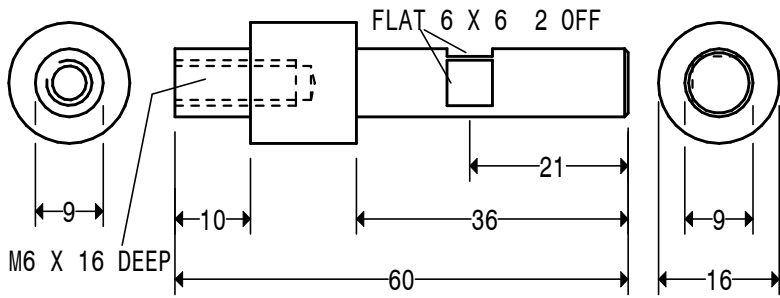

HOLES

A. CB FOR M5 CAP HEAD SCREW 4 OFF

C. CB FOR M3 CAP HEAD SCREW 4 OFF

B. 5.5

D. 3.5

MATERIAL 60 X 8 STEEL 070M20

QTY 1 OFF

DRIVE SPINDLE CARRIER

22

MATERIAL 16 DIA. STEEL 230M07

QTY 1 OFF

SPINDLE

26