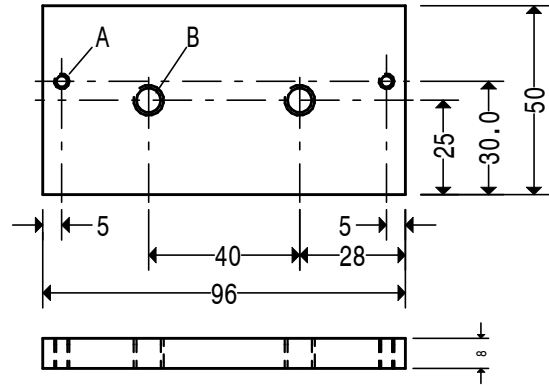

SEE PART 21 FOR REMAINING DETAIL
BOTTOM PLATE
FOR MYFORD SERIES SEVEN 75

HOLES
 A. M4 2 OFF B. M8 2 OFF
 MATERIAL 50 X 8 STEEL 070M20
 QTY 1 OFF

CLAMP PLATE 78