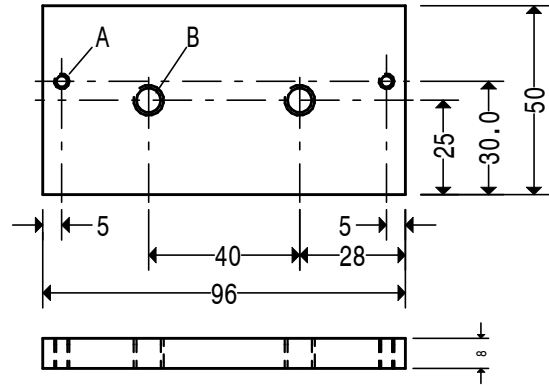

SEE PART 21 FOR REMAINING DETAIL
BOTTOM PLATE
 FOR MYFORD SERIES SEVEN 75

HOLES
 A. M4 2 OFF B. M8 2 OFF
 MATERIAL 50 X 8 STEEL 070M20
 QTY 1 OFF

CLAMP PLATE 78