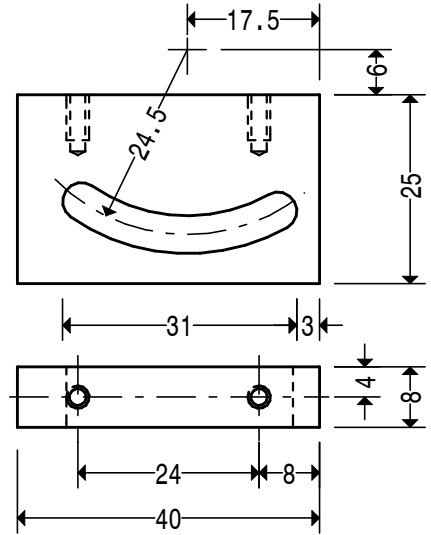

HOLES 3.5 CSK FOR M3 SOCKET CSK SCREW 4 OFF  
 MATERIAL 100 X 6 STEEL 070M20 QTY 1 OFF

**TABLE 62**

HOLES M3 X 6 DEEP 2 OFF  
 MATERIAL 25 X 8 STEEL 070M20  
 QTY 2 OFF

**TABLE PIVOT 61**

DIMENSIONS NOT GIVEN ARE UNIMPORTANT  
**TABLE PIVOT LOCATING FENCE SK1**