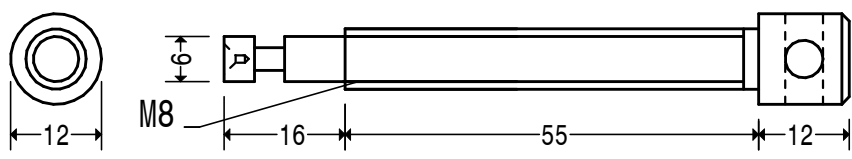

14 16 55

CLEARANCE ON THIS SIDE OF THE SPIGOT.  
MAKE SPIGOT 4mm DIAMETER

MOVING JAW DETAIL

SMALL VICE MAIN DIMENSIONS