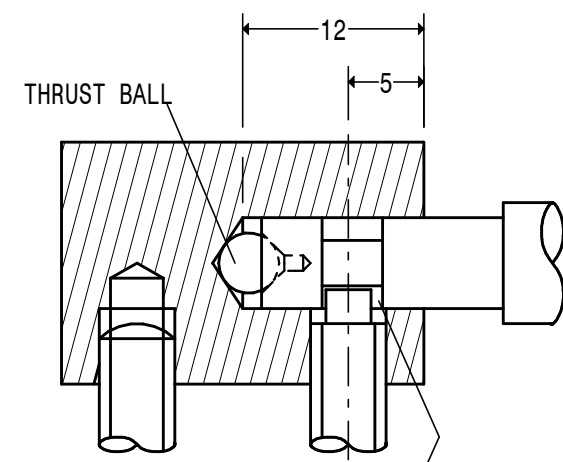

14 16 55

CLEARANCE ON THIS SIDE OF THE SPIGOT.  
MAKE SPIGOT 4mm DIAMETER

MOVING JAW DETAIL

SMALL VICE MAIN DIMENSIONS