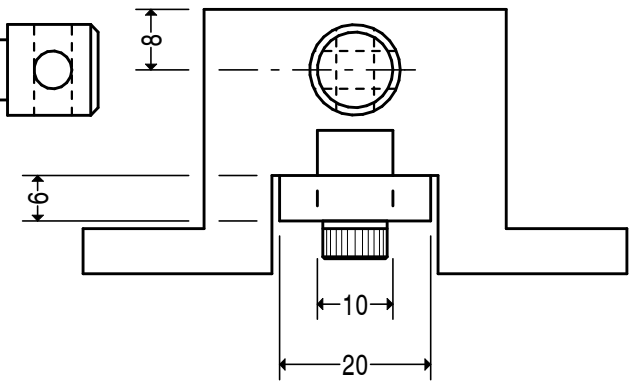

14 16 55

CLEARANCE ON THIS SIDE OF THE SPIGOT.  
MAKE SPIGOT 4mm DIAMETER

MOVING JAW DETAIL

SMALL VICE MAIN DIMENSIONS