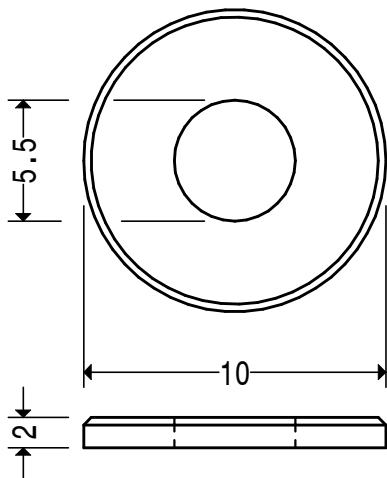

SLOT 5 WIDE  
 MATERIAL 12 SQ. BRASS CZ121  
 QTY. 2 OFF ARMS 12

MTL.10 DIA. STEEL 230M07  
 QTY. 2 OFF WASHERS 13

DRILL BUSH SK.1