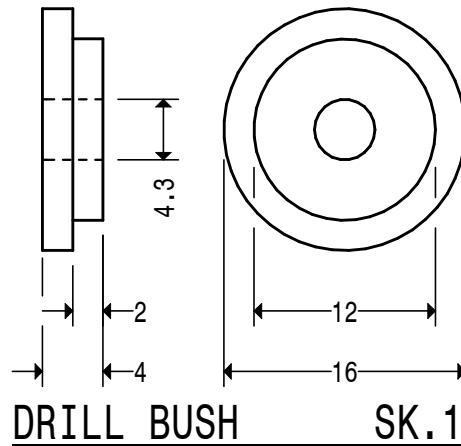

SLOT 5 WIDE  
 MATERIAL 12 SQ. BRASS CZ121  
 QTY. 2 OFF ARMS 12

MTL.10 DIA. STEEL 230M07  
 QTY. 2 OFF WASHERS 13

DRILL BUSH SK.1