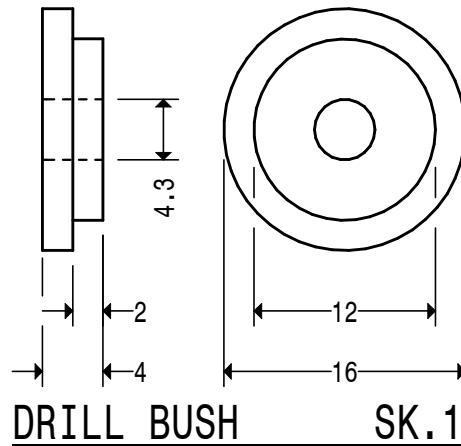

SLOT 5 WIDE
 MATERIAL 12 SQ. BRASS CZ121
 QTY. 2 OFF ARMS 12

MTL.10 DIA. STEEL 230M07
 QTY. 2 OFF WASHERS 13

DRILL BUSH SK.1