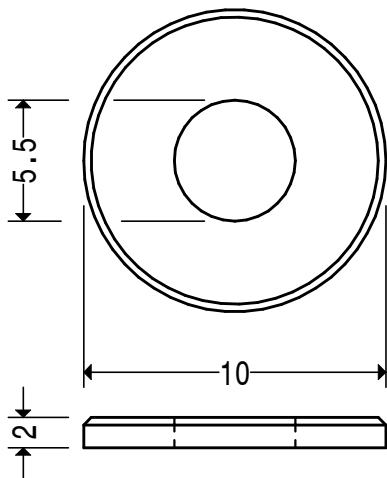

SLOT 5 WIDE
 MATERIAL 12 SQ. BRASS CZ121
 QTY. 2 OFF ARMS 12

MTL.10 DIA. STEEL 230M07
 QTY. 2 OFF WASHERS 13

DRILL BUSH SK.1