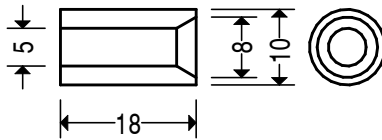

MATERIAL 12 DIA. STEEL 230M07  
 OUTSIDE DIAMETER +/- 0.005MM  
 QTY 3 OFF BUTTON SHORT

MATERIAL 12 DIA. STEEL 230M07  
 OUTSIDE DIAMETER +/- 0.005MM  
 QTY 1 OFF BUTTON LONG

MATERIAL 8 DIA. STEEL 230M07  
 HOLE 3.1 DIAMETER  
 QTY 4 OFF WASHER

SCREWS  
 M3 X 20 3 OFF  
 M3 X 25 1 OFF  
 HEX HEAD

WORKPIECE

**TOOLMAKER'S BUTTONS**